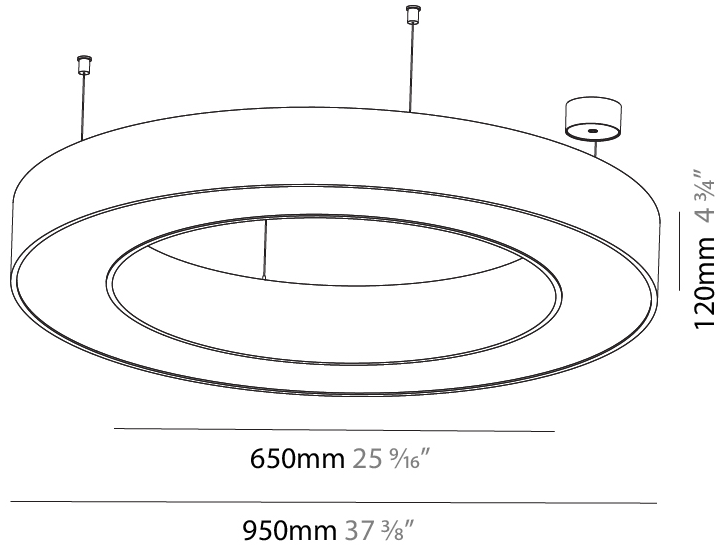

GENERAL

Series: Glorious
Subseries: Glorious
Brand: Prolicht
Division: Architectural
Mounting Type: Suspension
Mounting Location: Ceiling
Subcategory: Ambient

PHYSICAL

Shape: Round
Diameter (mm): 950
Diameter (in): 37 ³/₈
Height (mm): 120
Height (in): 4 ³/₄
Max. Overall Height (mm): 2120
Max. Overall Height (in): 83 ⁷/₁₆
Light Distribution: Direct / Indirect
Weight (kg): 10.395
Weight (lbs): 22.92
Diffuser: [PMMA - Opal or Micro-Prism](#)
Fixture Finish: [SSR / BKV / CWI / CRY / HAB / UFT / ITA / RUA / FTG / MYG / LOD / PUS / FRO / FUP / KIA / POP / BLS / SPG / MEY / GOH / GUM / CHC / COM / ABZ / JAG / OBR / MOS / ROR](#)
Fixture Material: Aluminum

ELECTRICAL

Lamp Type: LED (Zhaga Standard)
Input Wattage (W): 58.5
Total Output Wattage (W): 52 / 41.6 (3500K)
Dimming: [Non-Dimming / Phase Dimming (120Vac only) / 0-10V Dimming](#)
Driver Included: Yes
Driver Location: Integrated
Driver Type: Constant Current
Driver Class: Class 2
Input Voltage (V): 120 - 277
Constant Current (MA): 350 / 900/400 (3500K)

LED

[Color Temperature (°K): 3000 / 3500 / 4000](#)
Max. Delivered Lumen (lm): 4150 / 4302 / 4390 Direct / 1850/ 1911 / 150
CRI: >80 CRI
Efficiency (%): 69
Lamp Life (hrs): 50000

OPTICAL

RATINGS AND CERTIFICATIONS

Certified By: Certified for North American Standards
IP rating: IP20